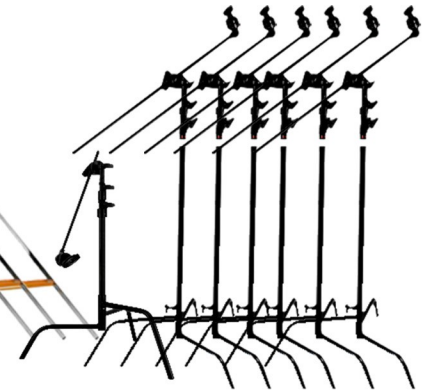

SPARKLITE

1/2 TON G&E COMBO

Electric

Lights

5 LIGHTS

Accessories

5 ACCESSORIES

Distro / Practical

10x 25' Stingers

2x 1K Dimmers

4x Cube Taps

2x B7C's

Liftgate & Carts

Grip

Clamps / Stands / Flags

33x

6x6

8 Rags